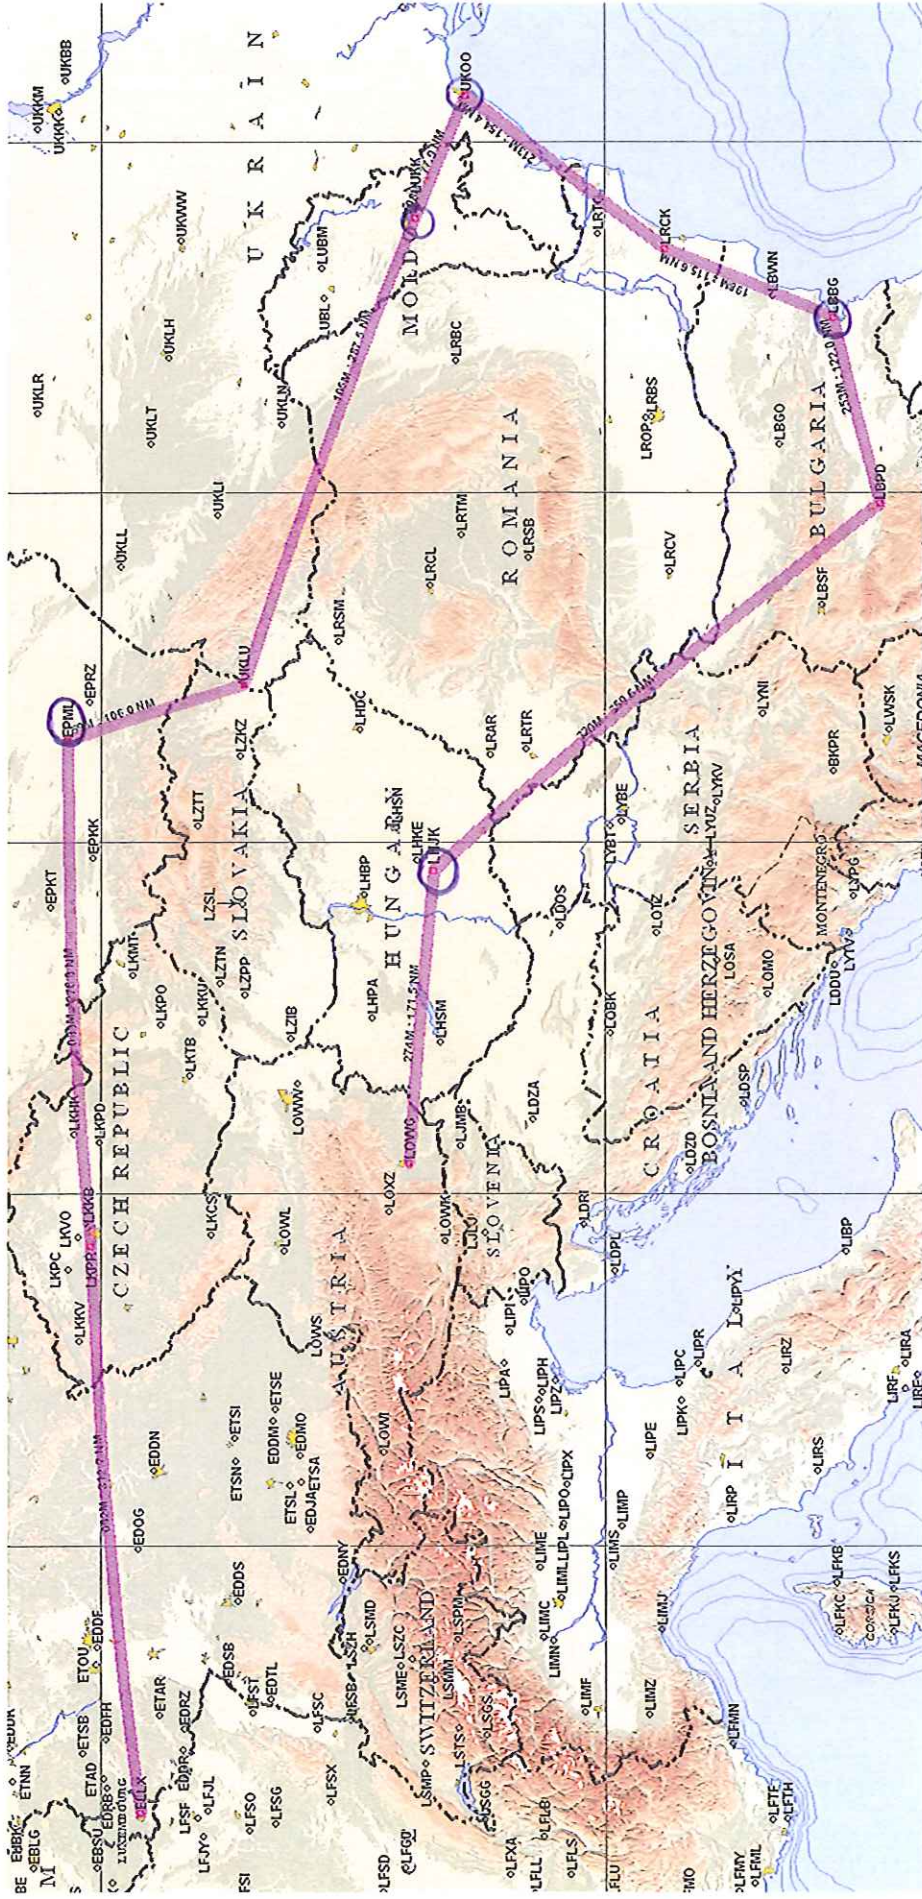

## MEMORIAL FLIGHT RALLY HANS GUTMANN

Long Range FAI-GAC event from 10 to 18 August 2013

By now the Memorial Flight Rally has been prepared. It will extend over 14 States, i.e.

LX, D, A, CZ, PL, SK, UA, MO, RO, BG, HU, HB, F and LX.

In principle you can join the flight from the start or join/return from your respective home base to an overnight stopover.

At each main stopover local transportation, tourism programs and hotel reservations will be secured.

The provisional program is as follows:

9/10/11 August	ELIX – LKPR – EPKK – EPML	2 nights
11 & 12 August	EPML – UKLU – LUKK	1 night
12 & 13 August	LUKK – UKOO	1 night
13/14/15/16 August	UKOO – LRCK – LBBG	3 nights
16/17 August	LBBG – LBDP – LHJK	1 night
17/18 August	LHJK - LOWG	1 night

## Long Range Rally F.A.I. – G.A.C. 10-18.08.2013

**Luxembourg (ELLX) – Prag (LKPR) – Mielec (EPML) – Uzhhorod (UKLU) – Chisinau (LUKK) – Odesa (UKOO) – Constanta (LRCK) – Burgas (LBBG) – Plovdiv (LBPD) – Jakabszallas (LHJK) –**